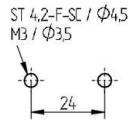

## Lampholders for compact fluorescent lamps

26.726.4805

2G11

colour	pkg.	wt.	part no.
white	250	13 g	26.726.4805.50

Approval: additional cULus

For lamps TC-L

Screw fixing vertically

Housing: PBT

- Holes:  $\varnothing$  3.7 mm: for screws ISO 1207 - M3 or for self-tapping screws with locating groove ISO 1481 - ST 4,2 - F/ ISO 4753 - SC
- For cable insertion direction please refer to drawing

T 140	U out 500 V		 18 AWG 0.5 - 1.0 mm <sup>2</sup>
-------	----------------	---	--