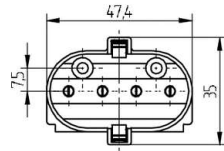

## Lampholders for compact fluorescent lamps

26.726.4805

2G11

colour	pkg.	wt.	part no.
white	250	13 g	26.726.4805.50

Approval: additional cULus

For lamps TC-L

Screw fixing vertically

Housing: PBT

- Holes:  $\varnothing$  3.7 mm: for screws ISO 1207 - M3 or for self-tapping screws with locating groove ISO 1481 - ST 4,2 - F/ ISO 4753 - SC
- For cable insertion direction please refer to drawing

T 140	U out 500 V		 18 AWG 0.5 - 1.0 mm <sup>2</sup>
-------	----------------	---	--