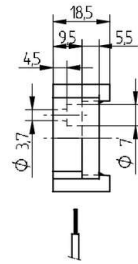

## Lampholders for compact fluorescent lamps

26.726.4805

2G11

colour	pkg.	wt.	part no.
white	250	13 g	26.726.4805.50

Approval: additional cULus

For lamps TC-L

Screw fixing vertically

Housing: PBT

- Holes:  $\varnothing$  3.7 mm: for screws ISO 1207 - M3 or for self-tapping screws with locating groove ISO 1481 - ST 4,2 - F/ ISO 4753 - SC
- For cable insertion direction please refer to drawing

T 140	U out 500 V		 18 AWG 0.5 - 1.0 mm <sup>2</sup>
-------	----------------	---	--